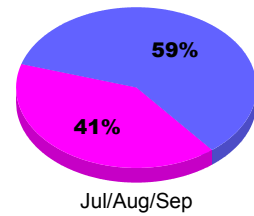

Membership Results
2010-2011

Membership
2009-2010

Month	Net Memb Goal	Actual New Memb	Actual Dropped Memb	Gain/Loss of Memb	Gain/Loss of Memb
Jul/Aug/Sep	0	5	-17	-12	1
Totals	0	5	-17	-12	1

Membership Results 2010-2011

Goal, New, Dropped, Gain/Loss

Comparison of Membership Gain/Loss

Current Year Compared to the Previous Year

Gender Comparison 2010-2011

Jul/Aug/Sep

■ Male ■ Female