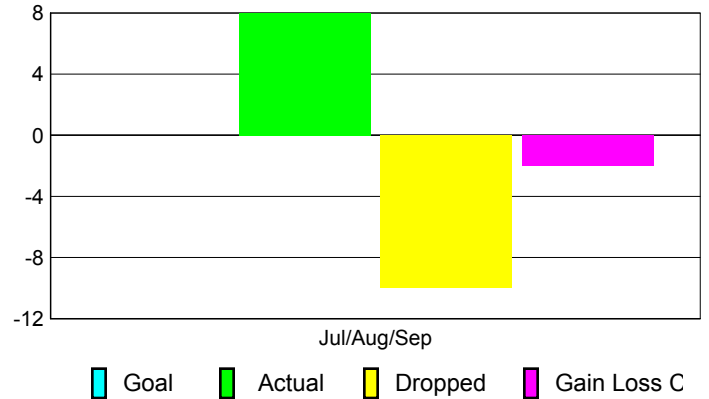

Club Results 2010-2011

Goal, New, Dropped, Gain/Loss

MEMBERSHIP

Membership Results
2010-2011

Membership
2009-2010

Month	Net Memb Goal	Actual New Memb	Actual Dropped Memb	Gain/Loss of Memb	Gain/Loss of Memb
Jul/Aug/Sep	0	8	-10	-2	-8
Totals	0	8	-10	-2	-8

Membership Results 2010-2011

Goal, New, Dropped, Gain/Loss

Comparison of Club Gain/Loss

Current Year Compared to the Previous Year

Comparison of Membership Gain/Loss

Current Year Compared to the Previous Year