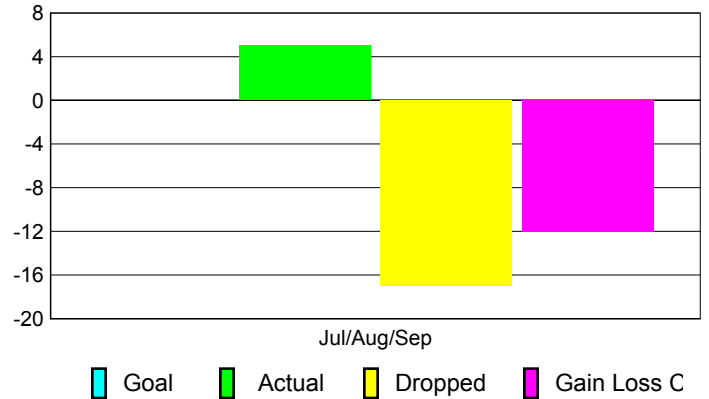

Membership Results 2010-2011

Goal, New, Dropped, Gain/Loss

Comparison of Membership Gain/Loss

Current Year Compared to the Previous Year