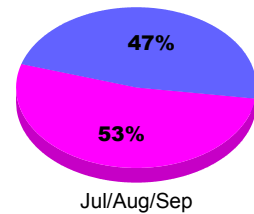

Gender Comparison 2010-2011